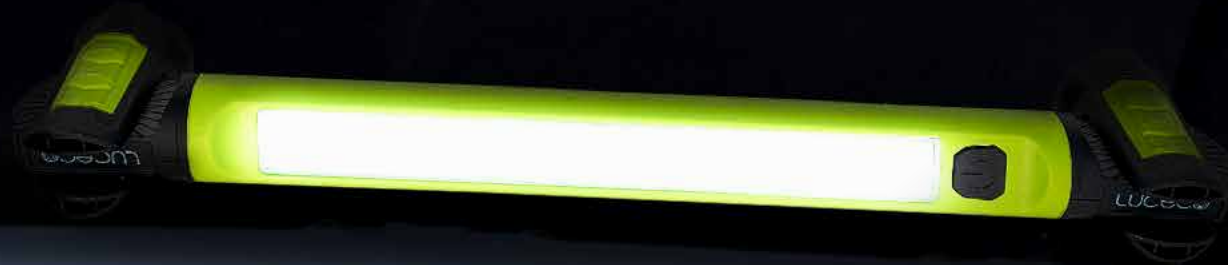

2
LIGHT
MODES

IP20
Rating

6500K
COOL
WHITE

2.5Hrs
On Max

STRONG
Magnet

10W

USB
Charged

10W USB C RECHARGEABLE HIGH OUTPUT INSPECTION TORCH

INSPECTION TORCH

- Multi fixing – 360 degree folding hook and tilting magnetic base
- 2 working light modes and red flashing beacon
- Durable hard wearing housing
- Supplied with USB-C cable

Cat No.	Lumens	Battery Life	Battery Charge Time
LILW100U6SUC	1000	2.5 hrs on max	Up to 5 hours charging

Dimensions: 50mm x 500mm