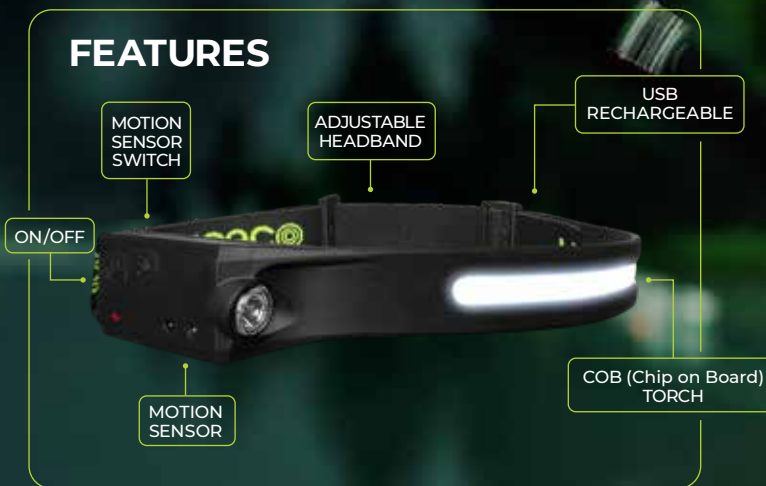

FEATURES

5W FLEXIBLE TORCH WITH MOTION SENSOR

- Switch or PIR motion sensing on/off function for hands free operation
- Wide light beam angle
- Type-C USB rechargeable – 1200mA battery
- Durable & Lightweight
- 4 Lighting settings
- Working time: 3-6 hours
- Charging time: 3.5 hours

Cat No.	Lumens	Battery Life	Battery Charge Time
LILHF35P65	350+150lm	3-6 hours	3.5 hours

5W LED

6500K COOL WHITE

3Hrs On Max

USB Charged