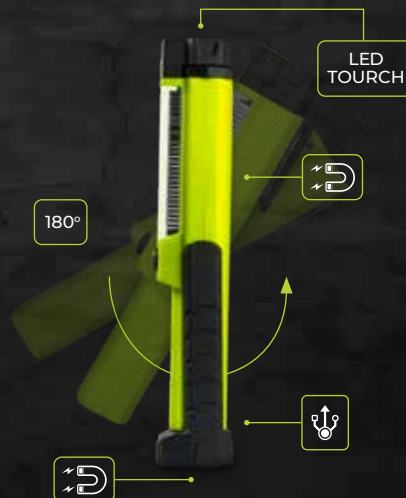

1.5W USB RECHARGEABLE MINI TILT TORCH

- IP20 Rating
- 6500K COOL WHITE
- 2Hrs On Max
- USB Charged
- STRONG Magnet
- GREEN FINISH

- Single source light source prevents multi shadowing – ideal for professionals
- USB Rechargeable Tilt Torch
- 2 working light modes
- Durable hard wearing housing
- Multi fixing – 180° tilting magnetic base
- Supplied with USB charging cable

Cat No.	Lumens	Battery Life	Battery Charge Time
LILT15T65	150	2hr (On Max)	Up to 2 hours charging

Dimensions: 28mm x 178mm

3W USB RECHARGEABLE SWIVEL TORCH

WITH POWER BANK

- Single source light source prevents multi shadowing – ideal for professionals
- Inbuilt 2000 mAh USB power bank for charging devices
- 2 working light modes
- Durable hard wearing housing
- Multi fixing – 360° folding hook
- 360° rotate and tilt magnetic base
- Supplied with USB charging cable

Cat No.	Lumens	Battery Life	Battery Charge Time
LILT30R65	300	3hr (On Max)	Up to 3.5 hours charging

Dimensions: 58mm x 245mm

- IP20 Rating
- 6500K COOL WHITE
- 2Hrs On Max
- USB Charged
- STRONG Magnet
- POWER BANK

2
LIGHT MODES