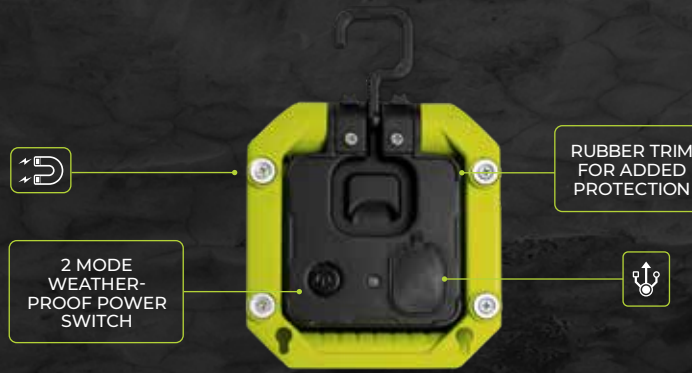

2
LIGHT
MODES

7.5W COMPACT MAGNETIC USB WORK LIGHT
RECHARGEABLE

- Compact design with stand/carry handle, hook and magnetic function
- USB charging port and charging indicator
- High and low power modes
- 2 mode Weatherproof power switch
- Toughened IK07 ABS constructed body with rubber trim for added protection

Cat No.	Lumens	Battery Life	Battery Charge Time
LWR7G65	750	3/10 hours	3 hours

Dimensions: 116mm x 130mm

SINGLE SOURCE COB LED - NO MULTI SHADOWING

3X LIGHT MODE SWITCH